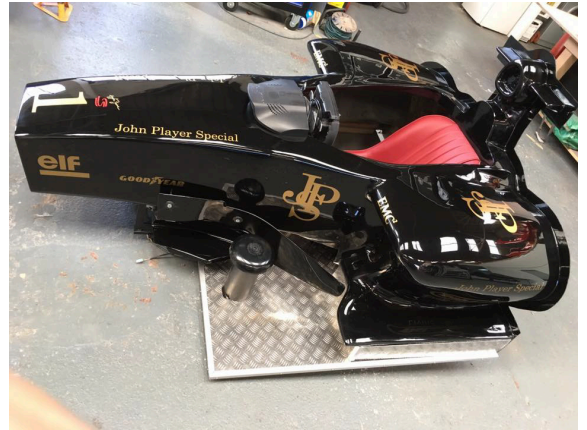

Motor Racing Simulator

Our fully brand-able half car F1 simulators allow you to add that extra dimension and wow factor to your event.

Using state of the art motor racing technology our racing simulator allows you to experience the high octane world of motor racing first hand.

Feel every bump and turn of the track as it is fed back through our custom built motion cockpit.

Compete in fastest lap competitions or drive your very own Mini Grand Prix. For added visual appeal why not add our podium and 'Stig' look alike to complete your 'Full Throttle' experience.